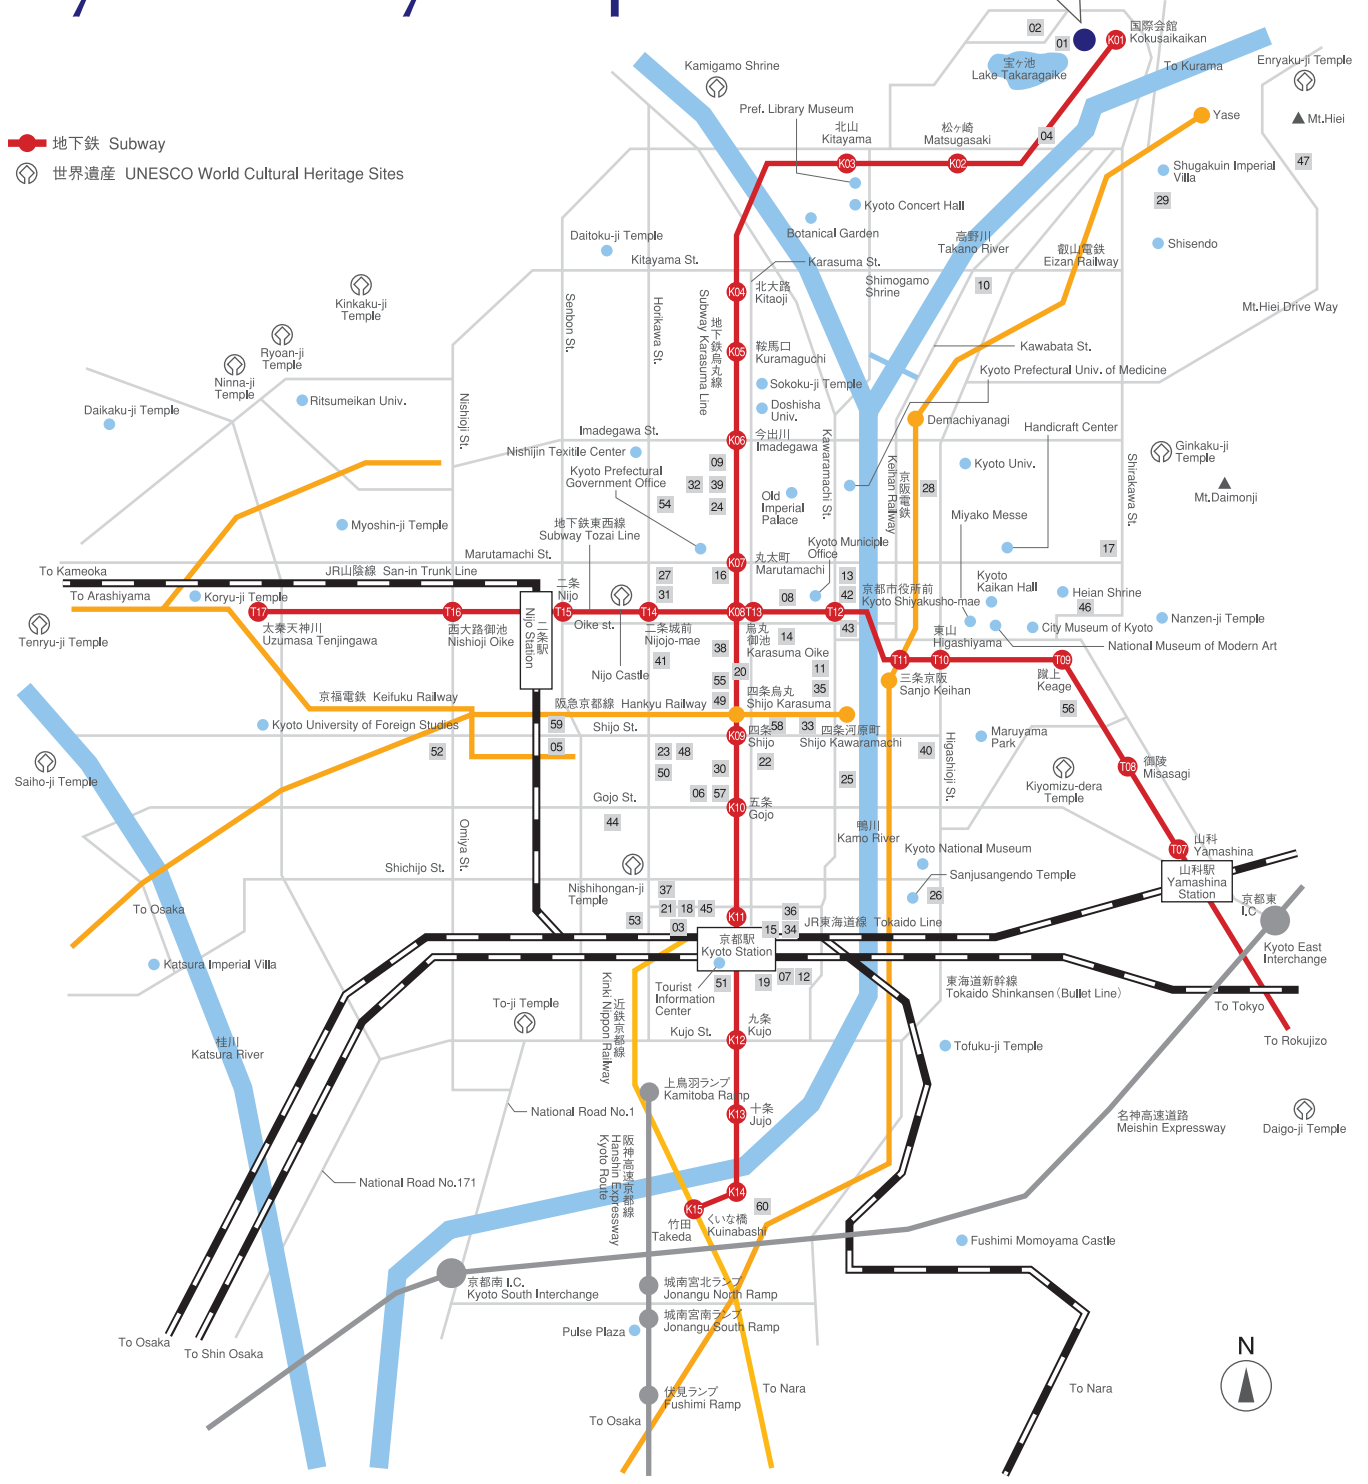

Kyoto City Map

国立京都国際会館 (ICC Kyoto)
Kyoto International Conference Center

● 地下鉄 Subway

⊗ 世界遺産 UNESCO World Cultural Heritage Sites

- 01 Kyoto International Conference Center Lodging Facilities
- 02 Grand Prince Hotel Kyoto
- 03 APA Hotel Kyoto Ekimae
- 04 Apical Inn Kyoto
- 05 Ark Hotel Kyoto
- 06 Aranvert Hotel Kyoto
- 07 El Inn Kyoto
- 08 Hearton Hotel Kyoto
- 09 Heian Kaikan
- 10 Holiday Inn Kyoto
- 11 Hotel Alpha Kyoto
- 12 Hotel Centnovum Kyoto
- 13 Hotel Fujita Kyoto
- 14 Hotel Gimmond Kyoto
- 15 Hotel Granvia Kyoto

- 16 Hotel Harvest Kyoto
- 17 Hotel Heian no Mori Kyoto
- 18 Hotel Hokke Club Kyoto
- 19 Hotel Keihan Kyoto
- 20 Hotel Monterey Kyoto
- 21 Hotel New Hankyu Kyoto
- 22 Hotel Nikko Princess Kyoto
- 23 Hotel Oaks Kyoto Shijo
- 24 The Palace Side Hotel
- 25 Hotel Sun Route Kyoto
- 26 Hyatt Regency Kyoto
- 27 International Hotel Kyoto
- 28 Kyodai Kaikan
- 29 Kansai Seminar House
- 30 Karasuma Kyoto Hotel

- 31 ANA Hotel Kyoto
- 32 Kyoto Brighton Hotel
- 33 Kyoto Central Inn
- 34 Kyoto Century Hotel
- 35 Hotel Unizo Kyoto
- 36 Kyoto Dai-ni Tower Hotel
- 37 Kyoto Dai-san Tower Hotel
- 38 Kyoto Garden Hotel
- 39 Kyoto Garden Palace
- 40 Apa Kyoto Gion Hotel
- 41 Kyoto Horikawa Inn
- 42 Kyoto Hotel Okura
- 43 Kyoto Royal Hotel & Spa
- 44 Kyoto Tokyu Hotel
- 45 Kyoto Tower Hotel

- 46 Kyoto Traveler's Inn
- 47 L' Hotel de Hiei
- 48 Court Hotel Kyoto Shijo
- 49 Via Inn Kyoto Shijomuromachi
- 50 Mitsui Garden Hotel Kyoto Shijo
- 51 New Miyako Hotel
- 52 Rhino Hotel Kyoto
- 53 Rihga Royal Hotel Kyoto
- 54 Rubino Kyoto Horikawa
- 55 Mitsui Garden Hotel Kyoto Sanjo
- 56 The Westin Miyako Kyoto
- 57 Toyoko Inn Kyoto Gojo Karasuma
- 58 Toyoko Inn Kyoto Shijo Karasuma
- 59 Toyoko Inn Kyoto Shijo Omiya
- 60 Urban Hotel Kyoto