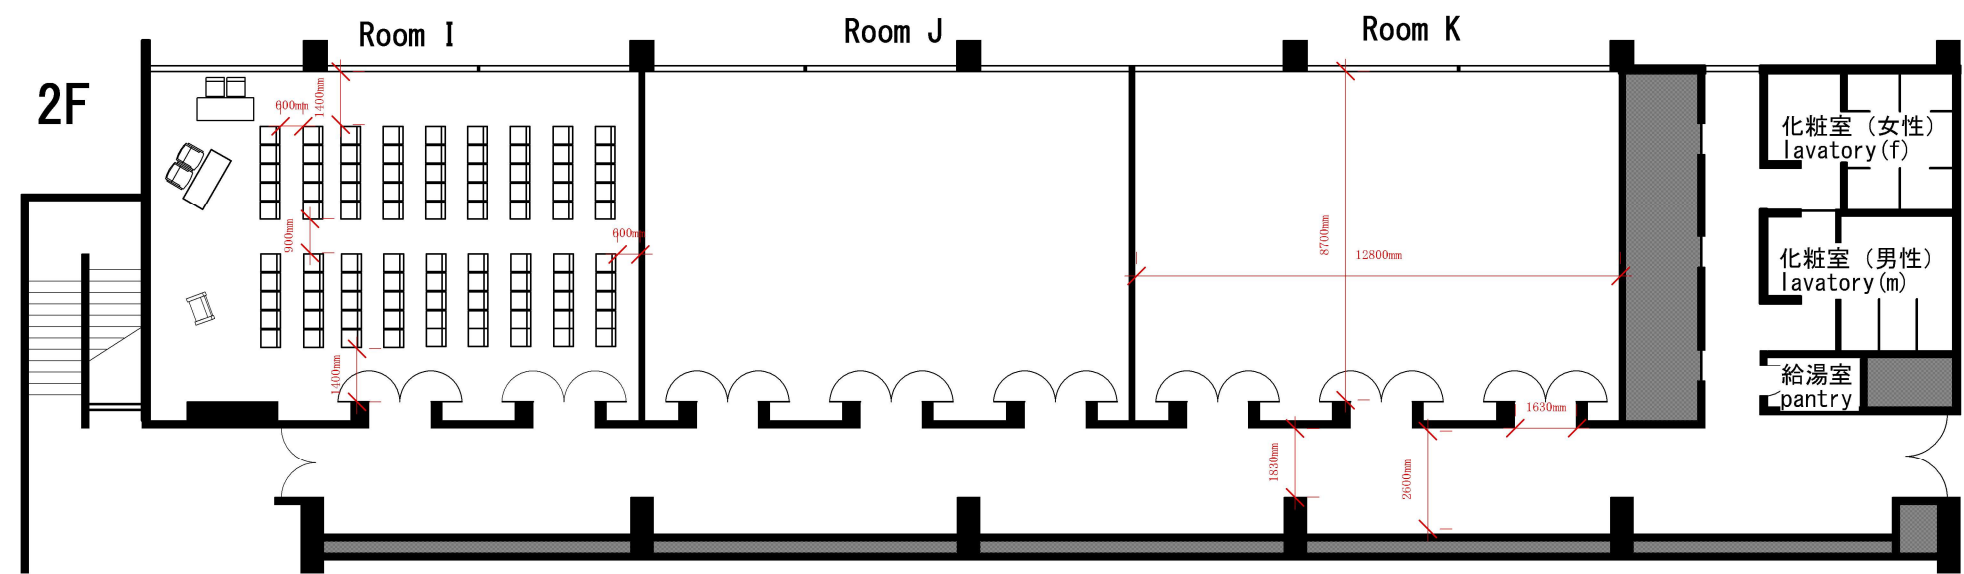

Room F 32 Seats (Square Style: W1500mm × D600mm)

Room G 38 Seats (Square Style: W1500mm × D600mm)

Room H 56 Seats (Island Style: W1500mm × D600mm)

Room I 90 Seats (Theatre Style)

KYOTO INTERNATIONAL CONFERENCE CENTER
公益財団法人 国立京都国際会館