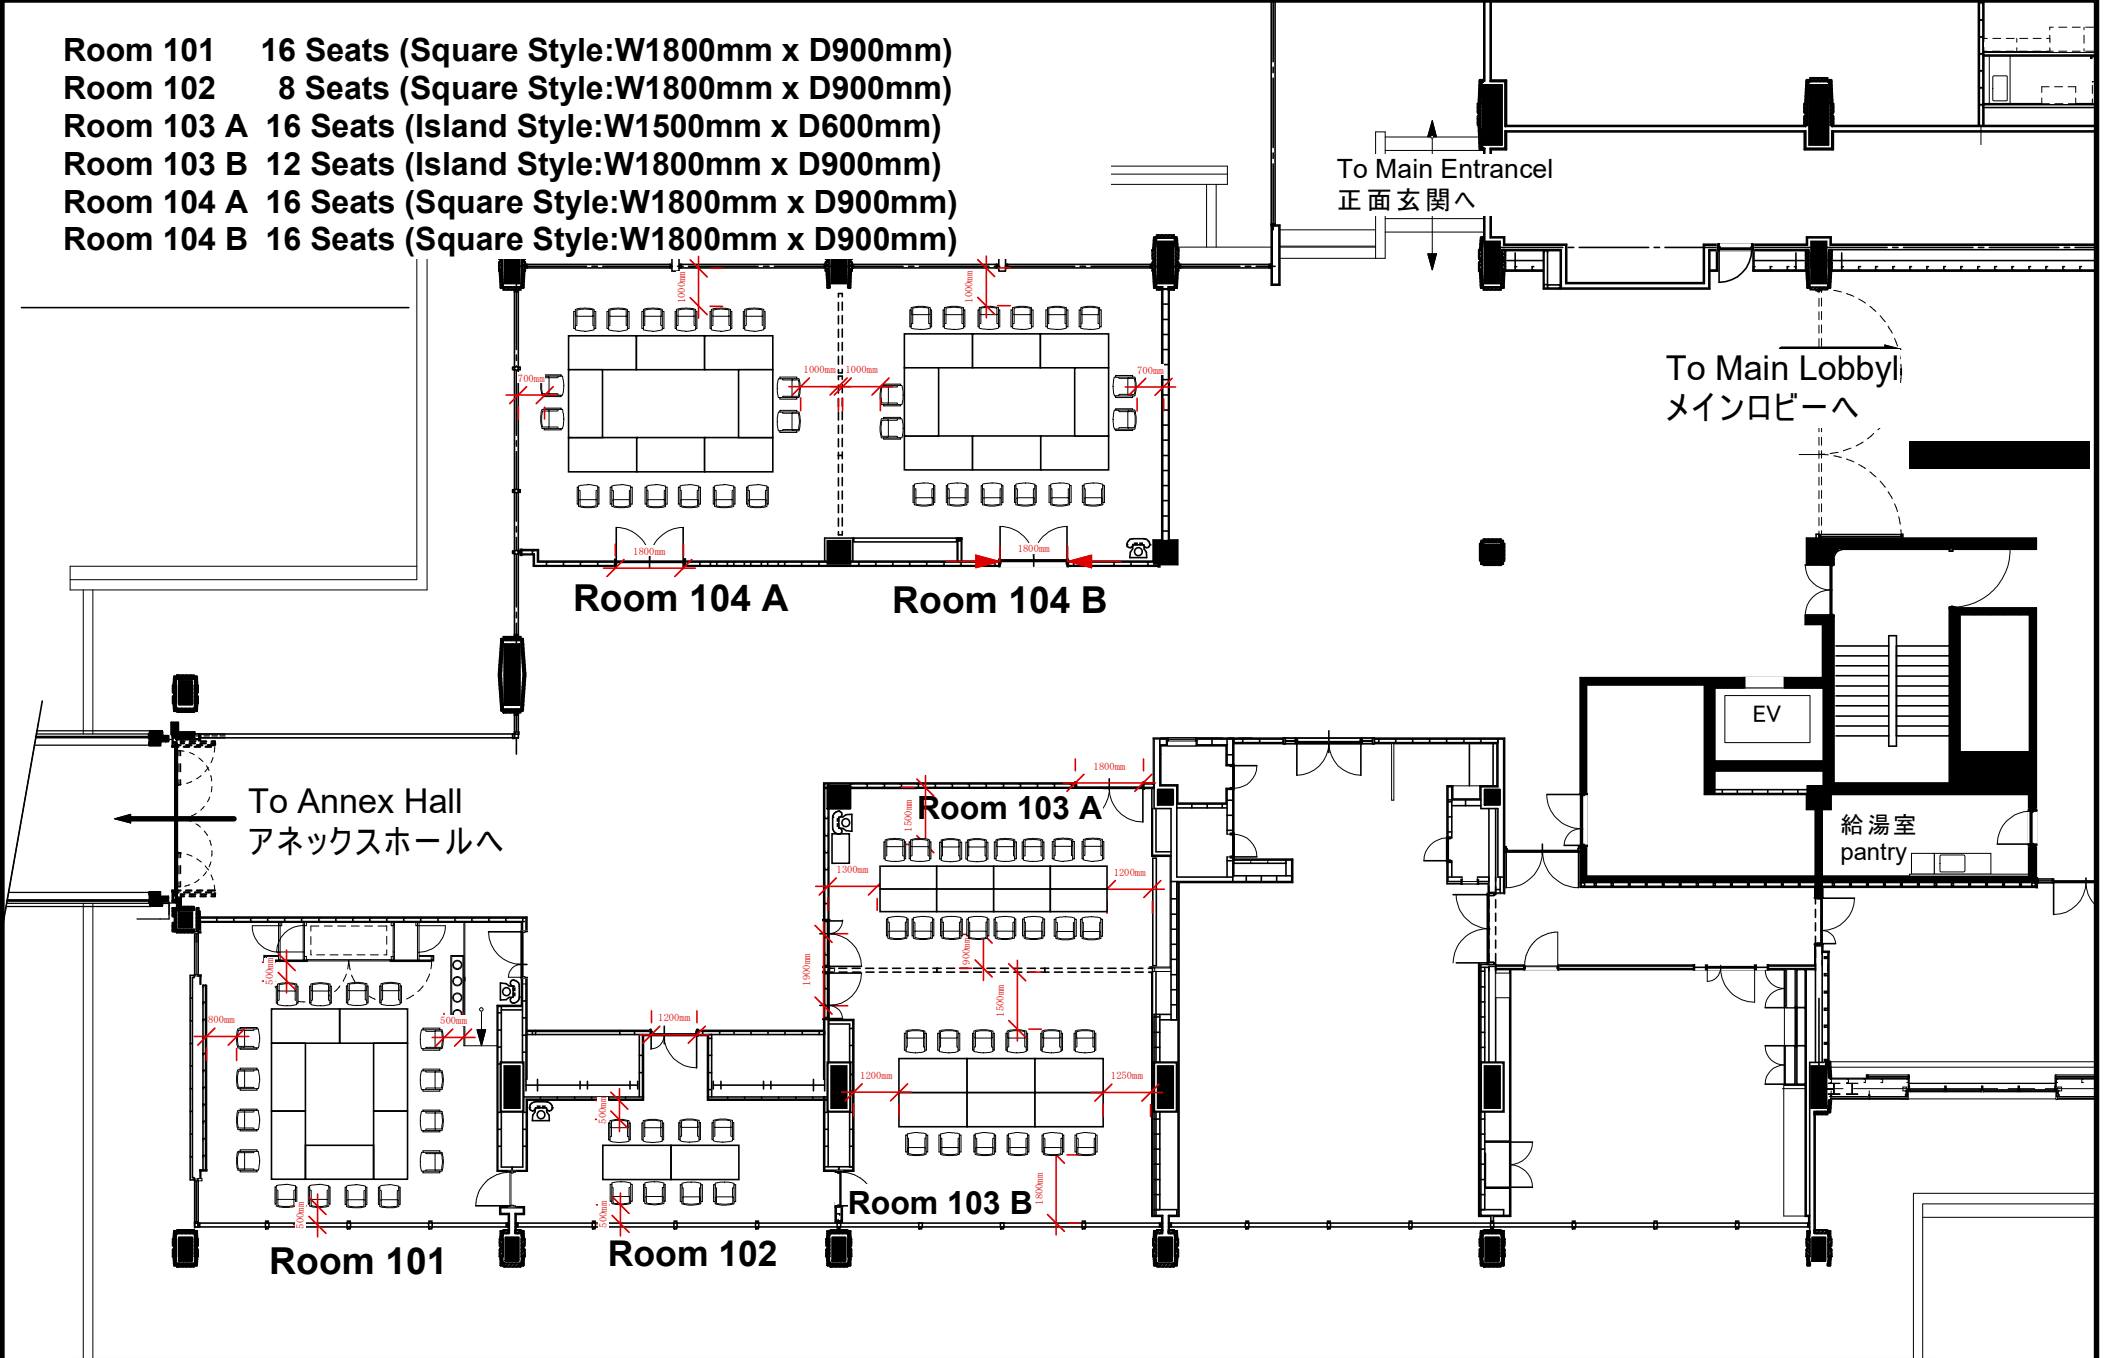

- Room 101 16 Seats (Square Style:W1800mm x D900mm)
- Room 102 8 Seats (Square Style:W1800mm x D900mm)
- Room 103 A 16 Seats (Island Style:W1500mm x D600mm)
- Room 103 B 12 Seats (Island Style:W1800mm x D900mm)
- Room 104 A 16 Seats (Square Style:W1800mm x D900mm)
- Room 104 B 16 Seats (Square Style:W1800mm x D900mm)