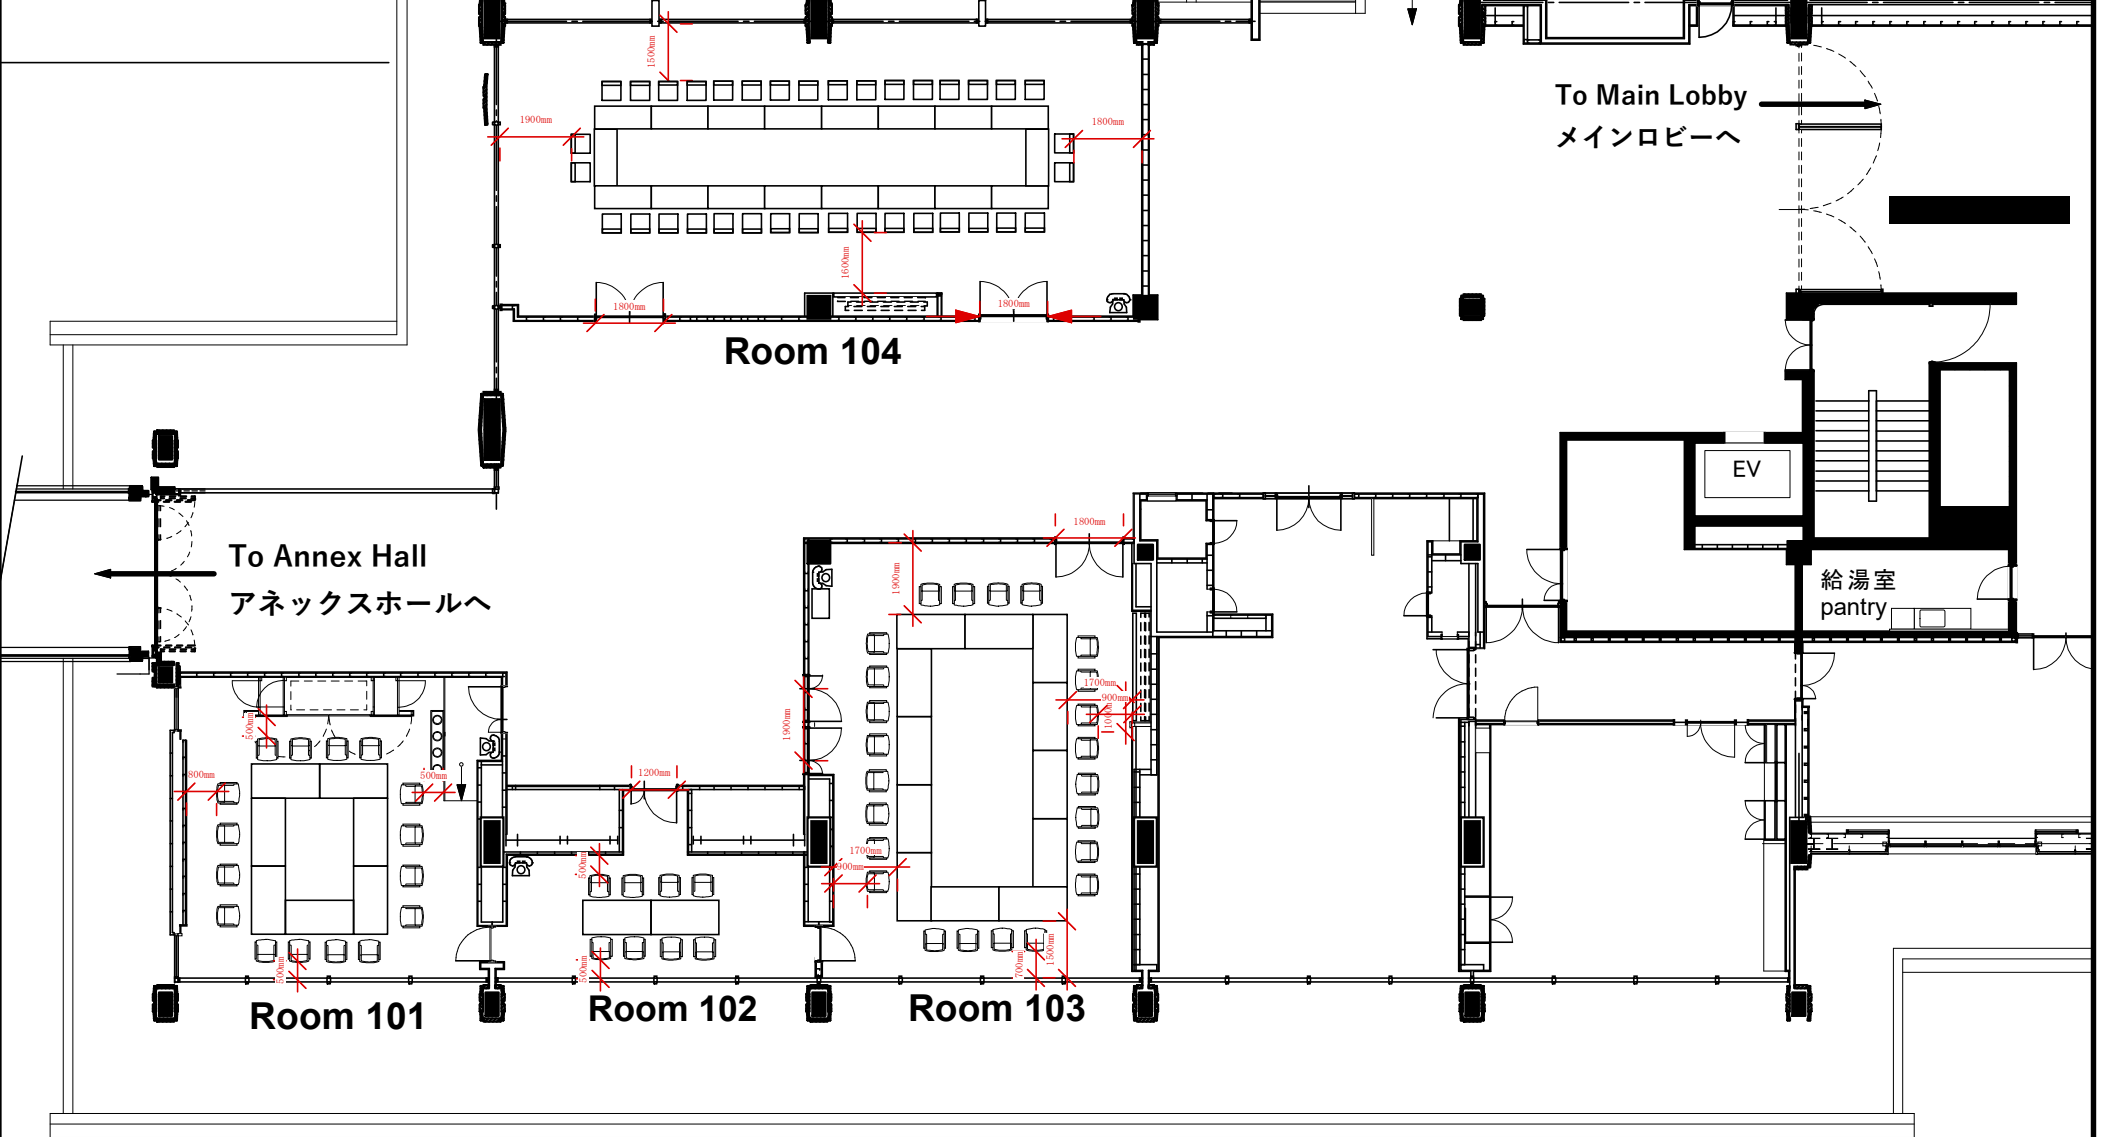

- Room 101 16 Seats (Square Style:W1800mm x D900mm)
- Room 102 8 Seats (Square Style:W1800mm x D900mm)
- Room 103 24 Seats (Square Style:W1800mm x D900mm)
- Room 104 36 Seats (Square Style:W1500mm x D600mm)

- Room 101 16 Seats (Square Style:W1800mm x D900mm)
- Room 102 8 Seats (Square Style:W1800mm x D900mm)
- Room 103 A 12 Seats (Island Style:W1500mm x D600mm)
- Room 103 B 16 Seats (Island Style:W1800mm x D900mm)
- Room 104 A 16 Seats (Square Style:W1500mm x D600mm)
- Room 104 B 16 Seats (Square Style:W1500mm x D600mm)