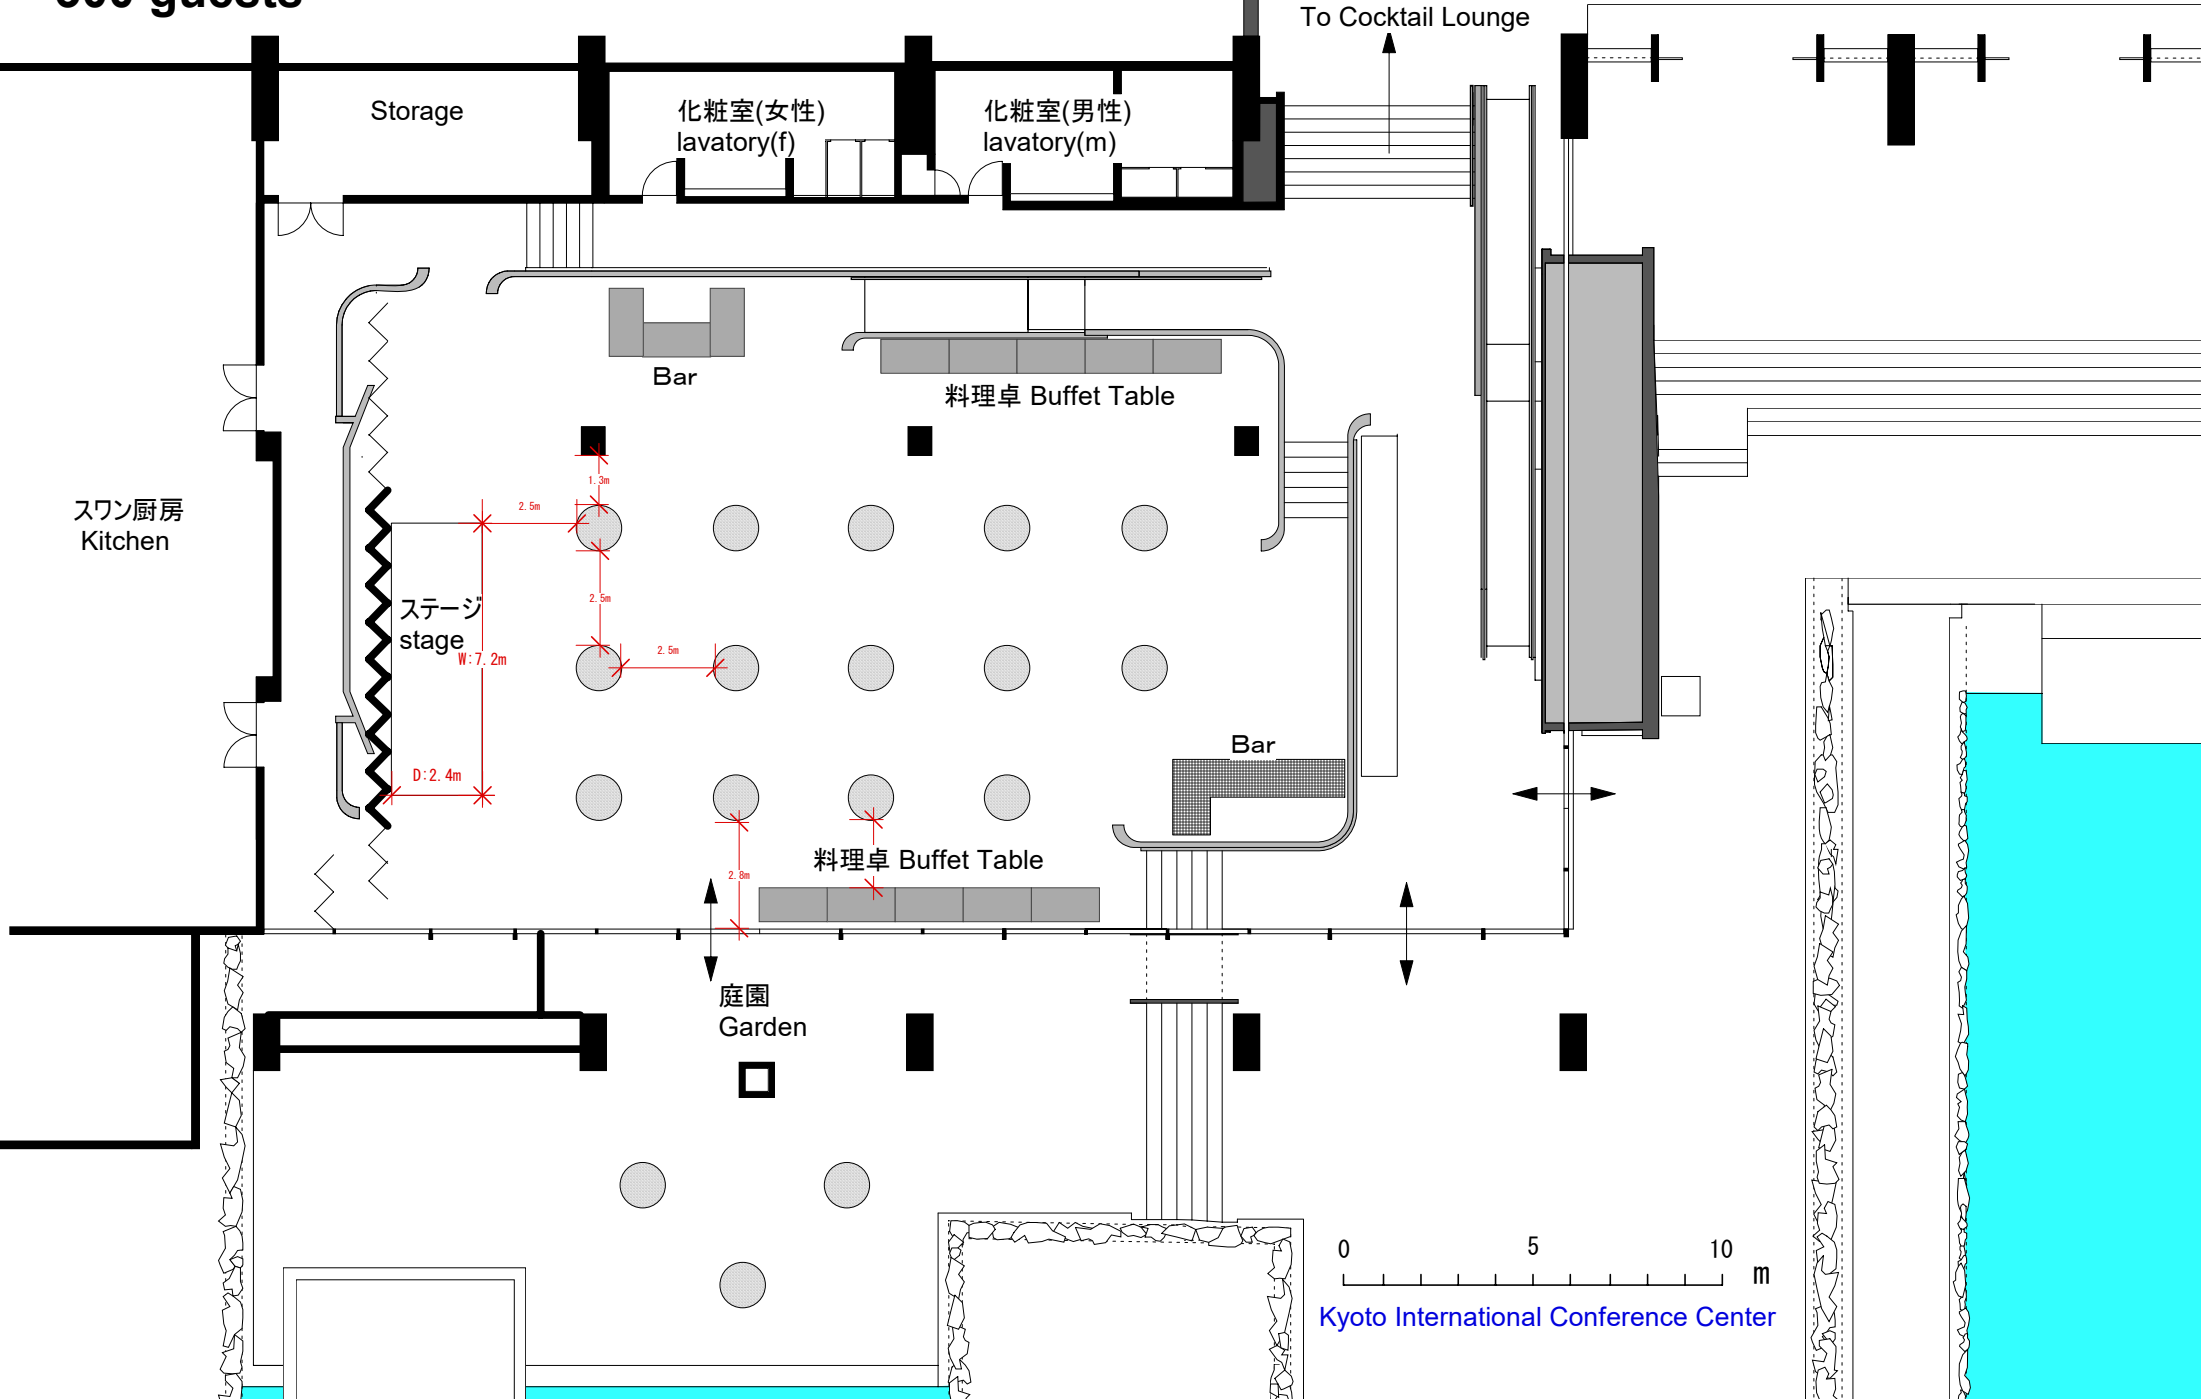

Banquet Hall Swan

Round table: W1200 mm
300 guests

Kyoto International Conference Center