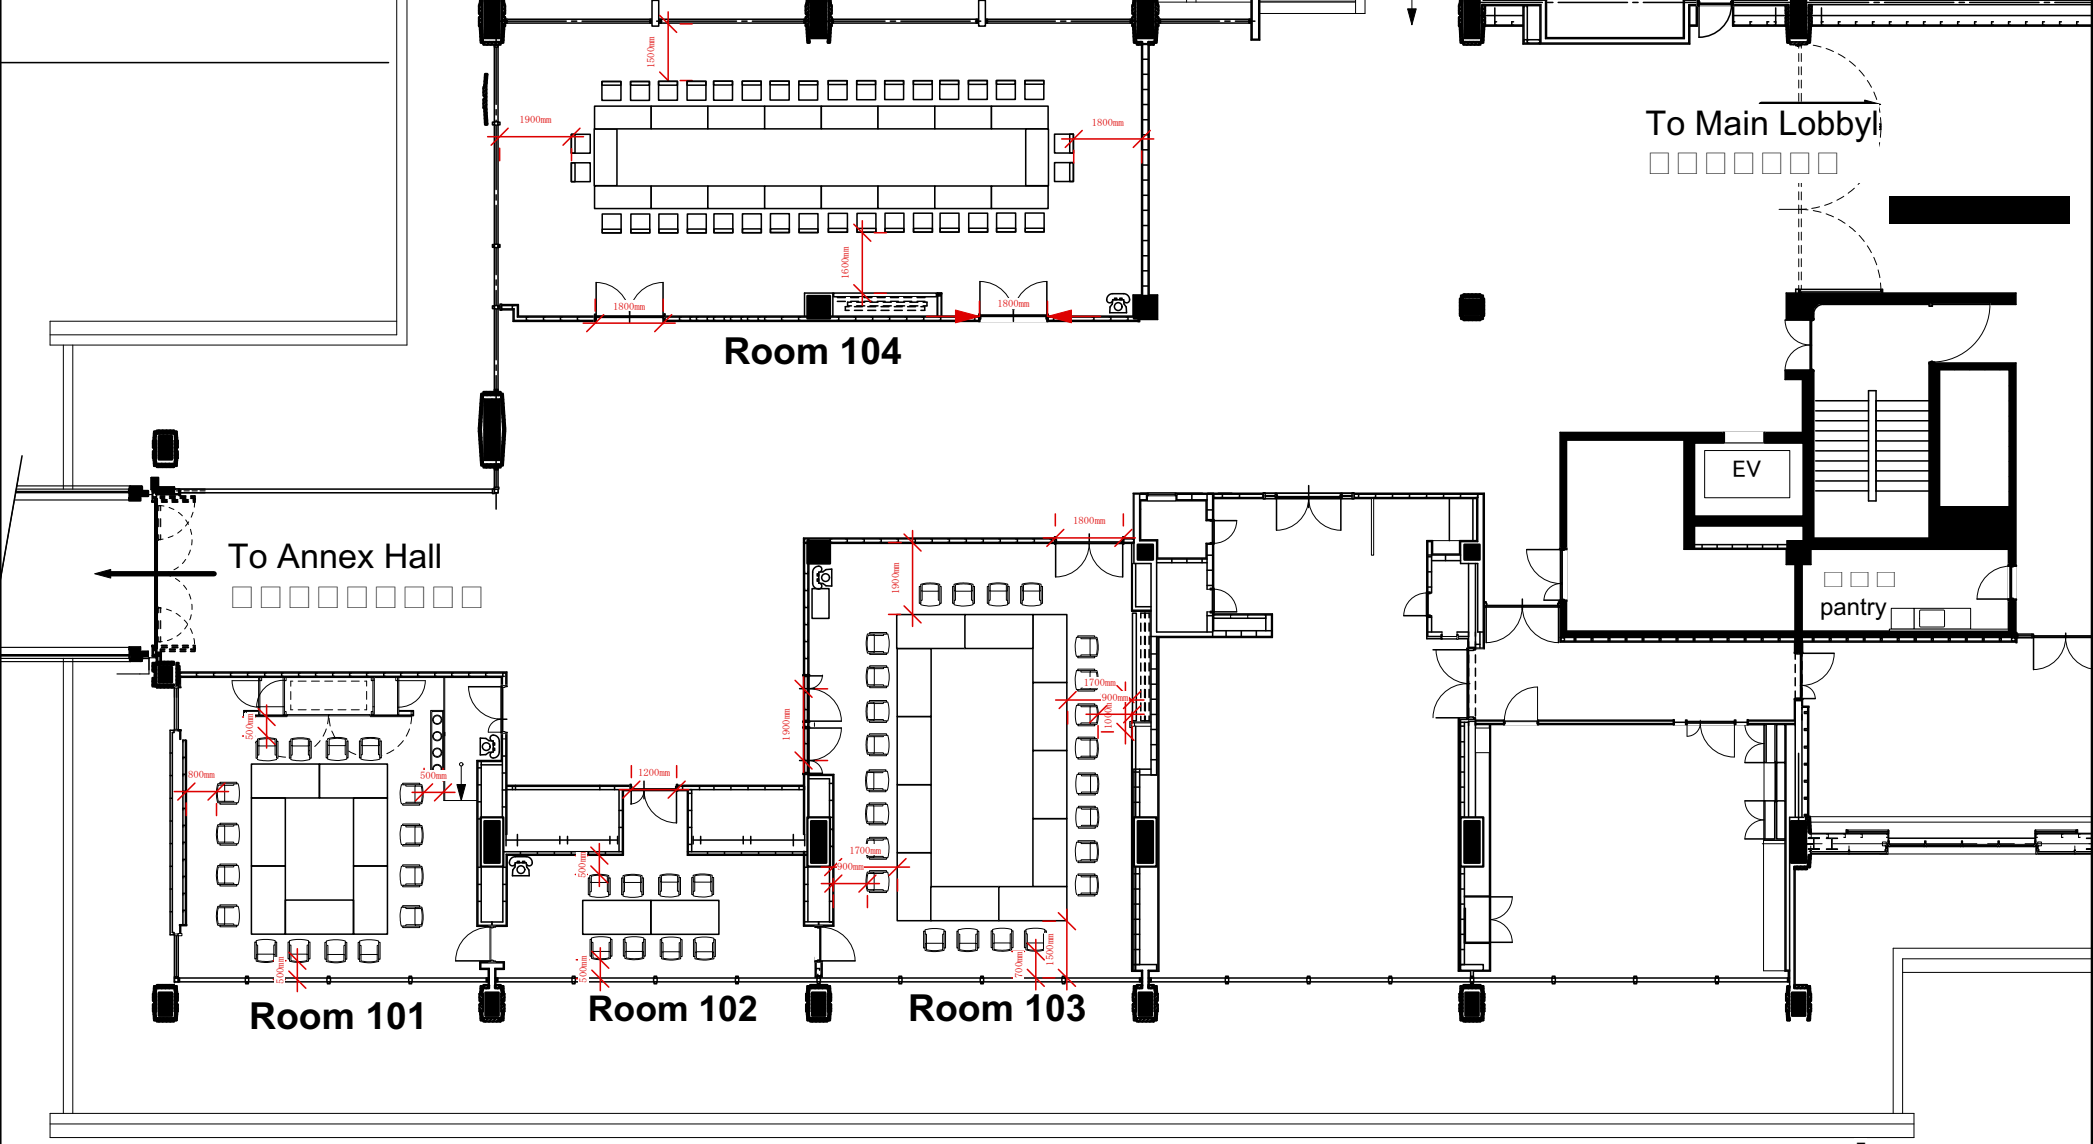

- Room 101 16 Seats (Square Style:W1800mm x D900mm)
- Room 102 8 Seats (Square Style:W1800mm x D900mm)
- Room 103 24 Seats (Square Style:W1800mm x D900mm)
- Room 104 36 Seats (Square Style:W1500mm x D600mm)

- Room 101 16 Seats (Square Style:W1800mm x D900mm)
- Room 102 8 Seats (Square Style:W1800mm x D900mm)
- Room 103 A 12 Seats (Island Style:W1500mm x D600mm)
- Room 103 B 16 Seats (Island Style:W1800mm x D900mm)
- Room 104 A 16 Seats (Square Style:W1500mm x D600mm)
- Room 104 B 16 Seats (Square Style:W1500mm x D600mm)