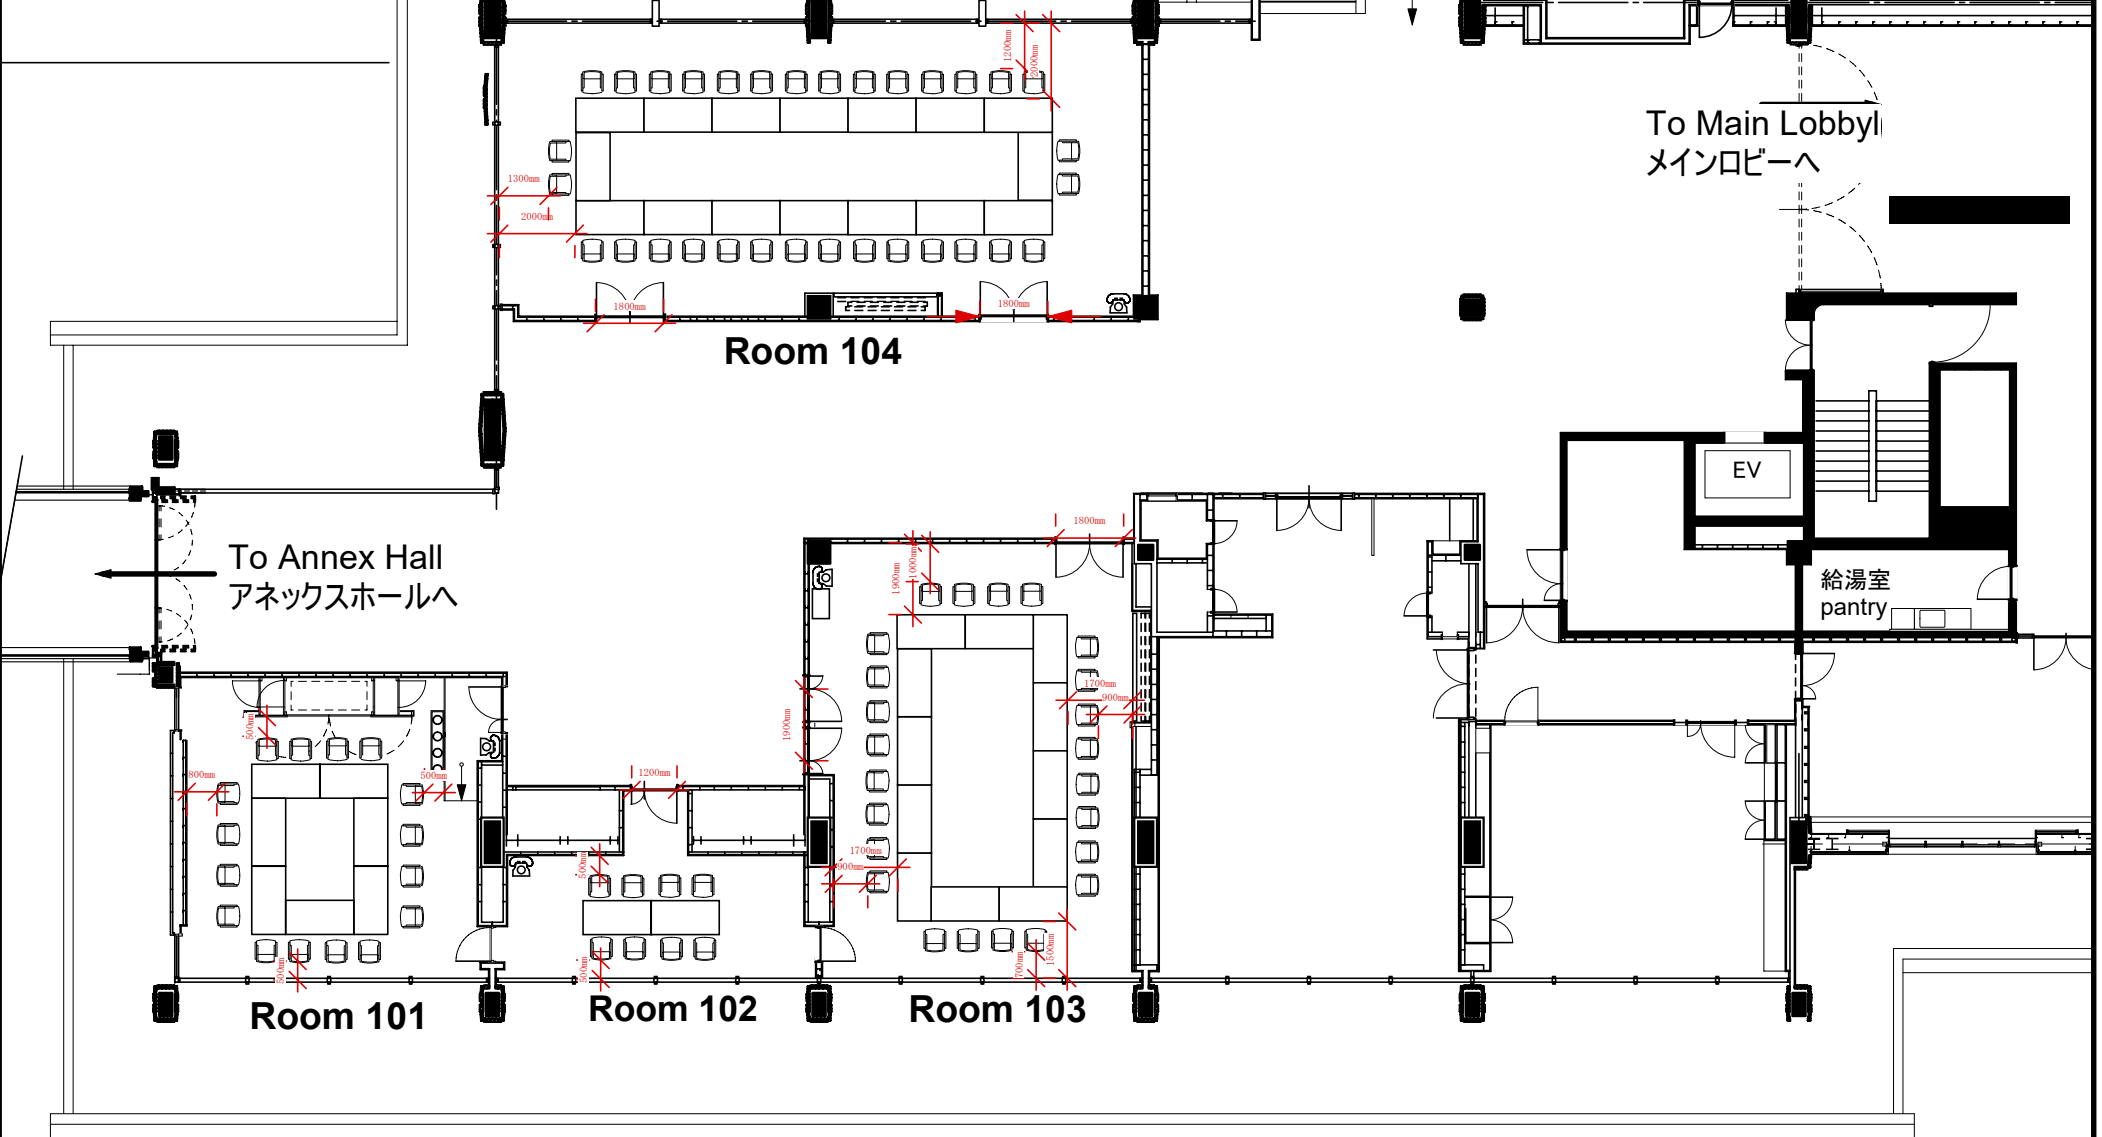

- Room 101 16 Seats (Square Style:W1800mm x D900mm)
- Room 102 8 Seats (Square Style:W1800mm xD900mm)
- Room 103 24 Seats (Square Style:W1800mm xD900mm)
- Room 104 32 Seats (Square Style:W1800mm xD900mm)

- Room 101 16 Seats (Square Style:W1800mm x D900mm)
- Room 102 8 Seats (Square Style:W1800mm x D900mm)
- Room 103 A 12 Seats (Island Style:W1500mm x D600mm)
- Room 103 B 16 Seats (Island Style:W1800mm x D900mm)
- Room 104 A 16 Seats (Square Style:W1800mm x D900mm)
- Room 104 B 16 Seats (Square Style:W1800mm x D900mm)