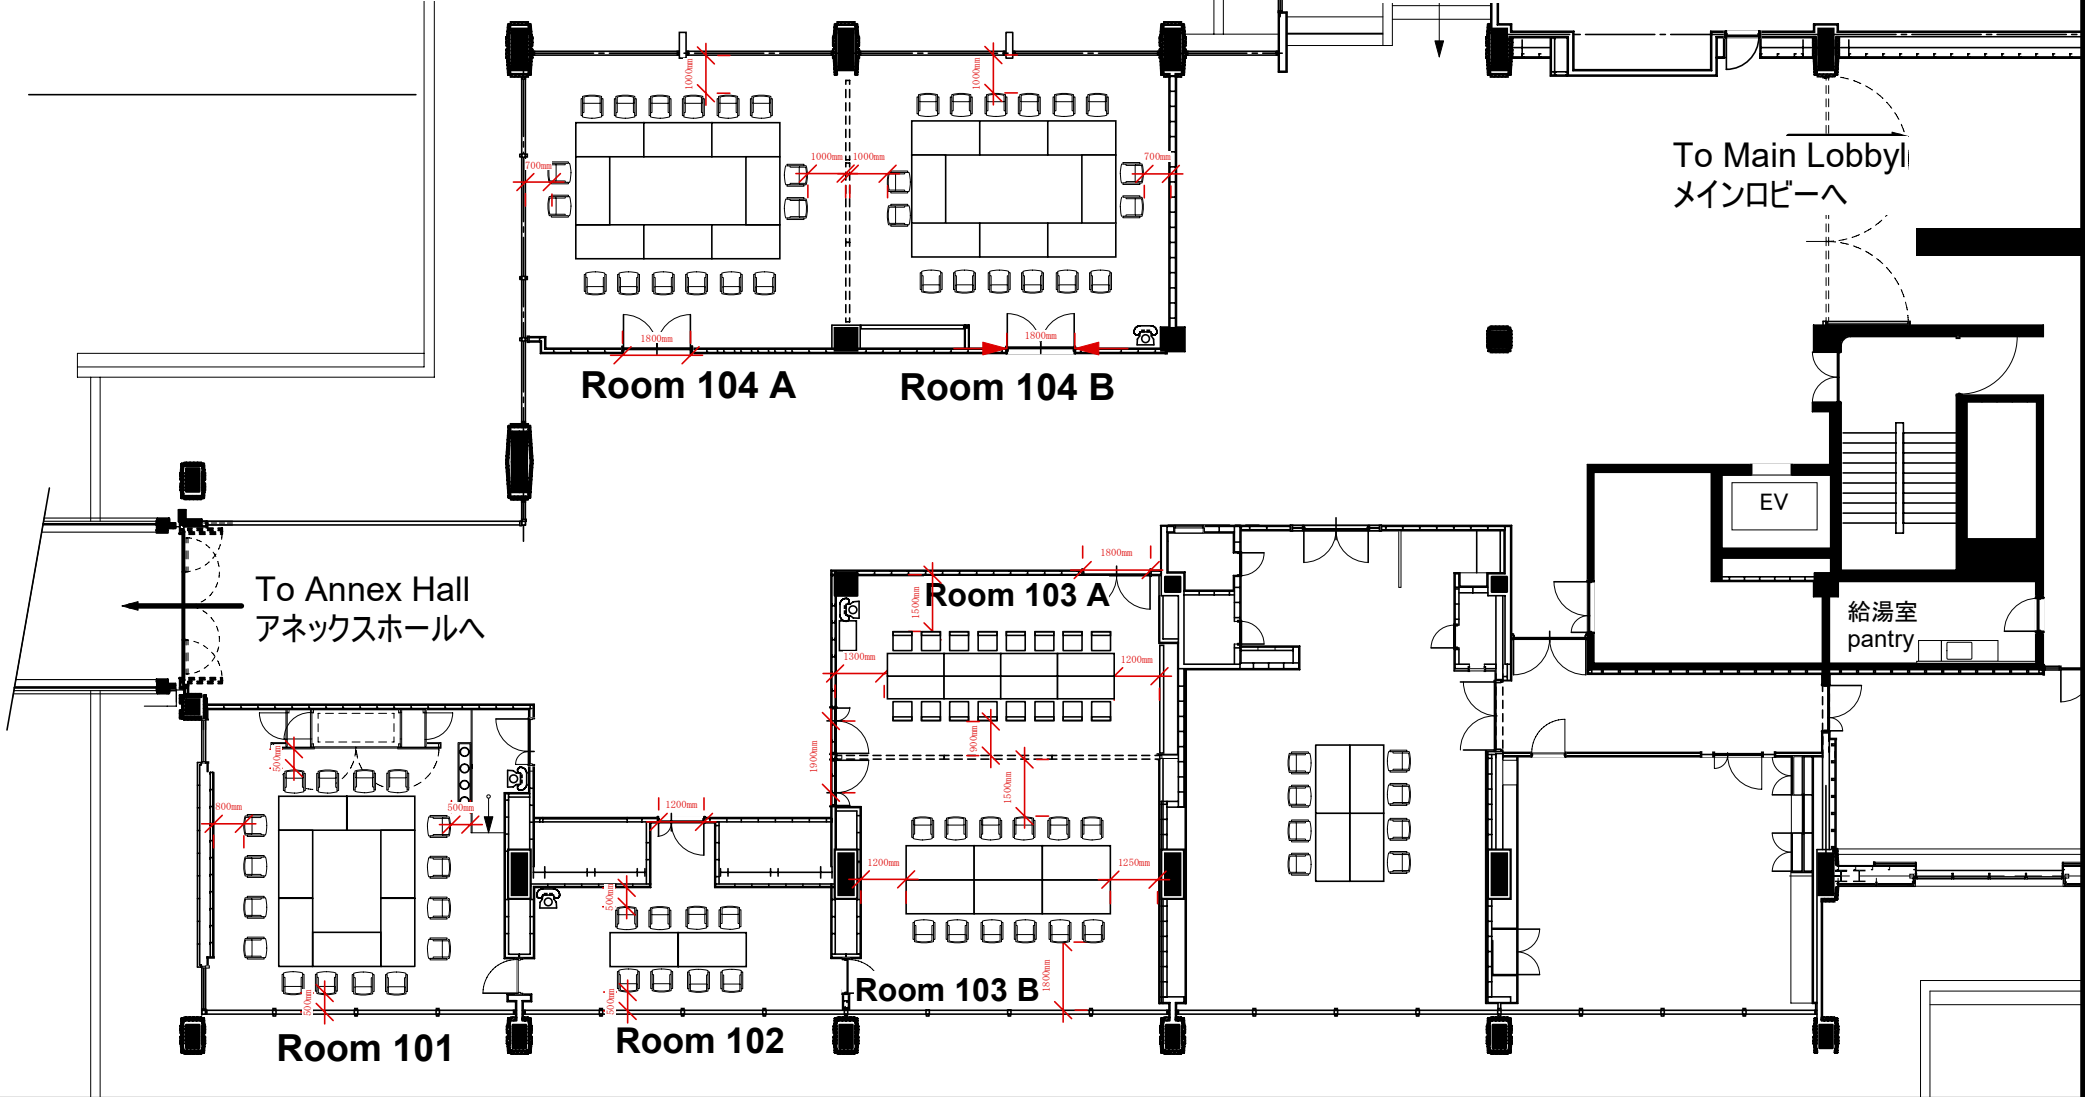

- Room 101 16 Seats (Square Style:W1800mm x D900mm)
- Room 102 8 Seats (Square Style:W1800mm xD900mm)
- Room 103 24 Seats (Square Style:W1800mm xD900mm)
- Room 104 32 Seats (Square Style:W1800mm xD900mm)

- Room 101 16 Seats (Square Style:W1800mm x D900mm)
- Room 102 8 Seats (Square Style:W1800mm x D900mm)
- Room 103 A 16 Seats (Island Style:W1500mm x D600mm)
- Room 103 B 12 Seats (Island Style:W1800mm x D900mm)
- Room 104 A 16 Seats (Square Style:W1800mm x D900mm)
- Room 104 B 16 Seats (Square Style:W1800mm x D900mm)