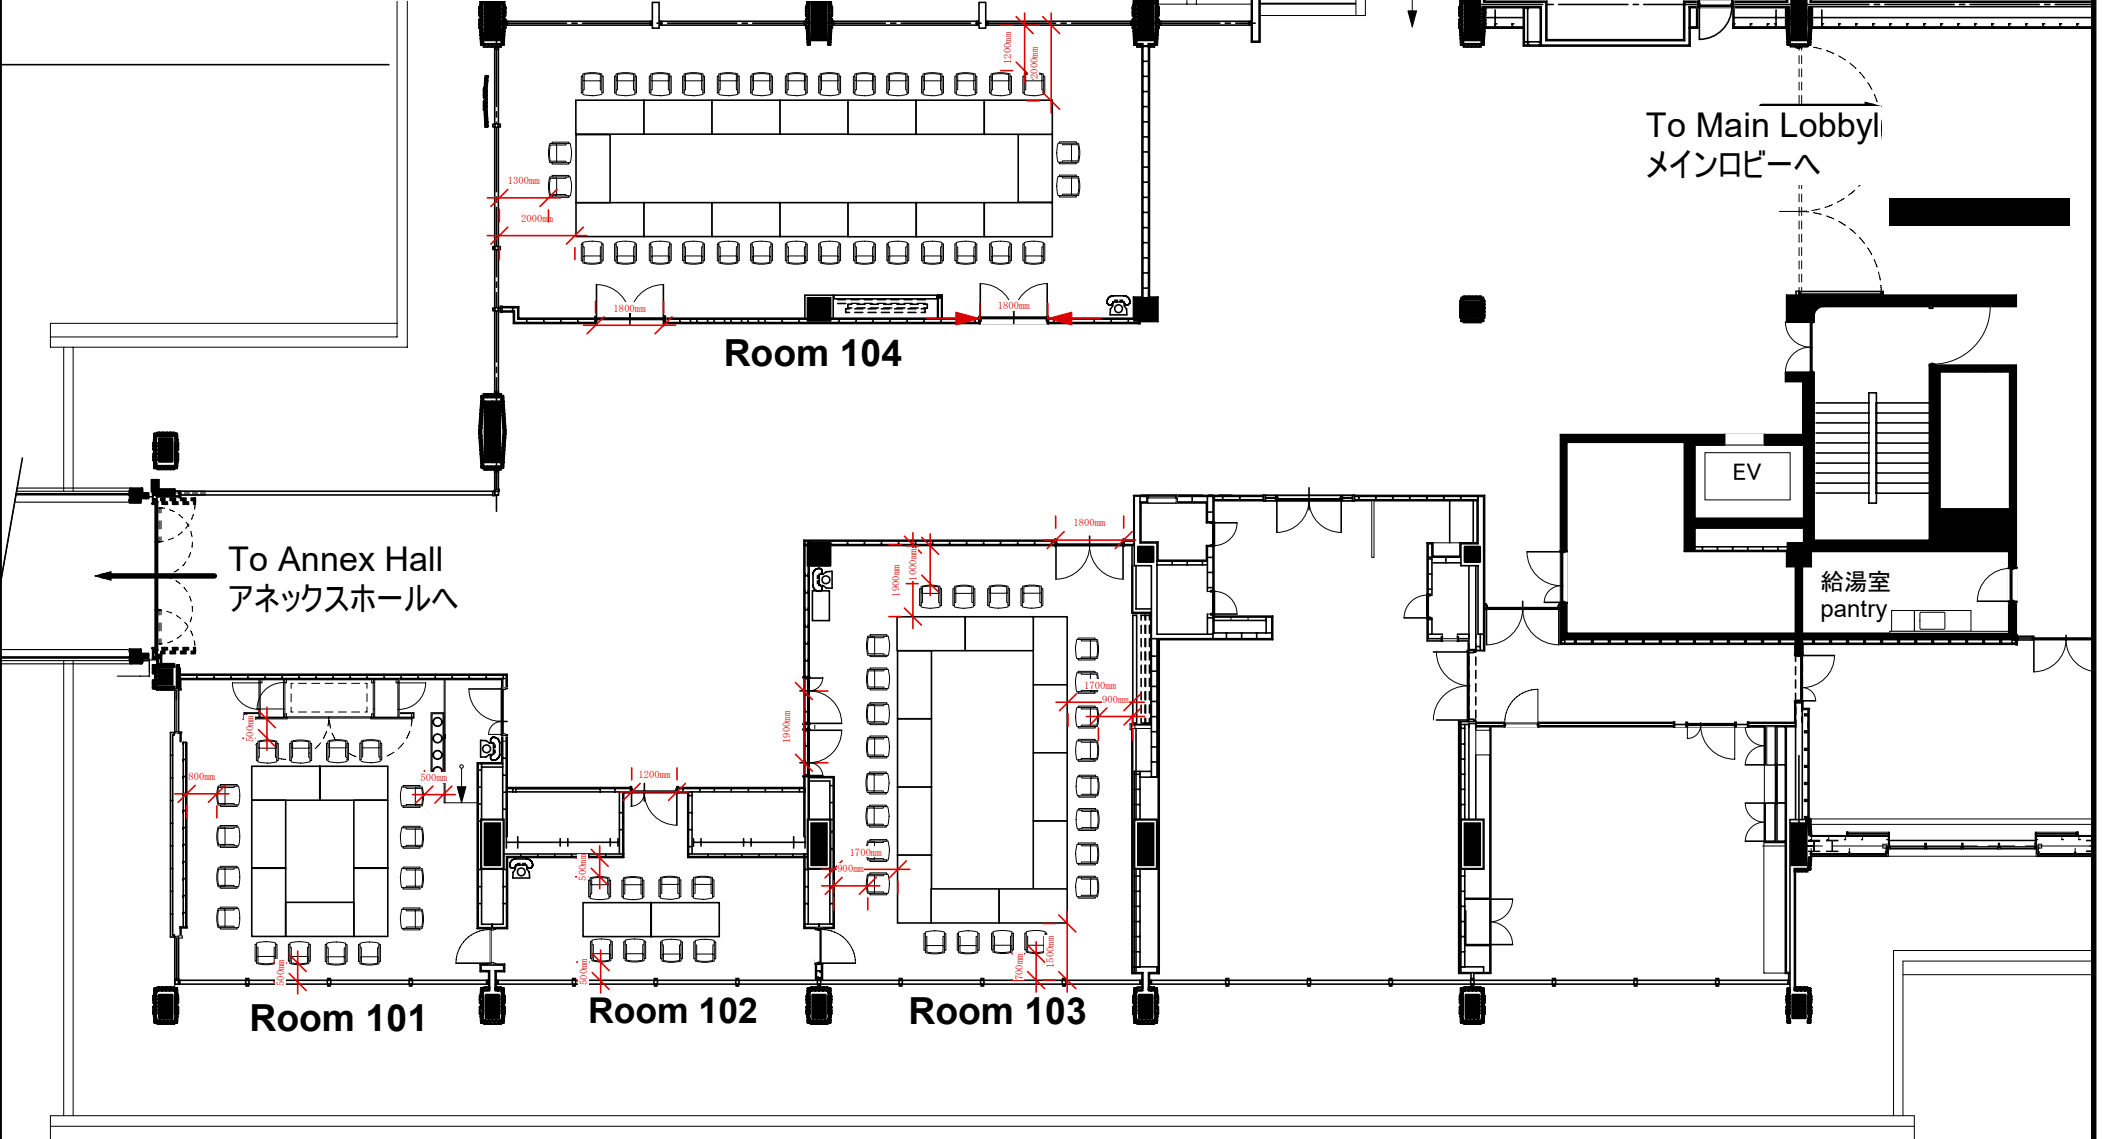

- Room 101 16 Seats (Square Style:W1800mm x D900mm)
- Room 102 8 Seats (Square Style:W1800mm xD900mm)
- Room 103 24 Seats (Square Style:W1800mm xD900mm)
- Room 104 32 Seats (Square Style:W1800mm xD900mm)

- Room 101 16 Seats (Square Style:W1800mm x D900mm)
- Room 102 8 Seats (Square Style:W1800mm x D900mm)
- Room 103 A 16 Seats (Island Style:W1500mm x D600mm)
- Room 103 B 12 Seats (Island Style:W1800mm x D900mm)
- Room 104 A 16 Seats (Square Style:W1800mm x D900mm)
- Room 104 B 16 Seats (Square Style:W1800mm x D900mm)