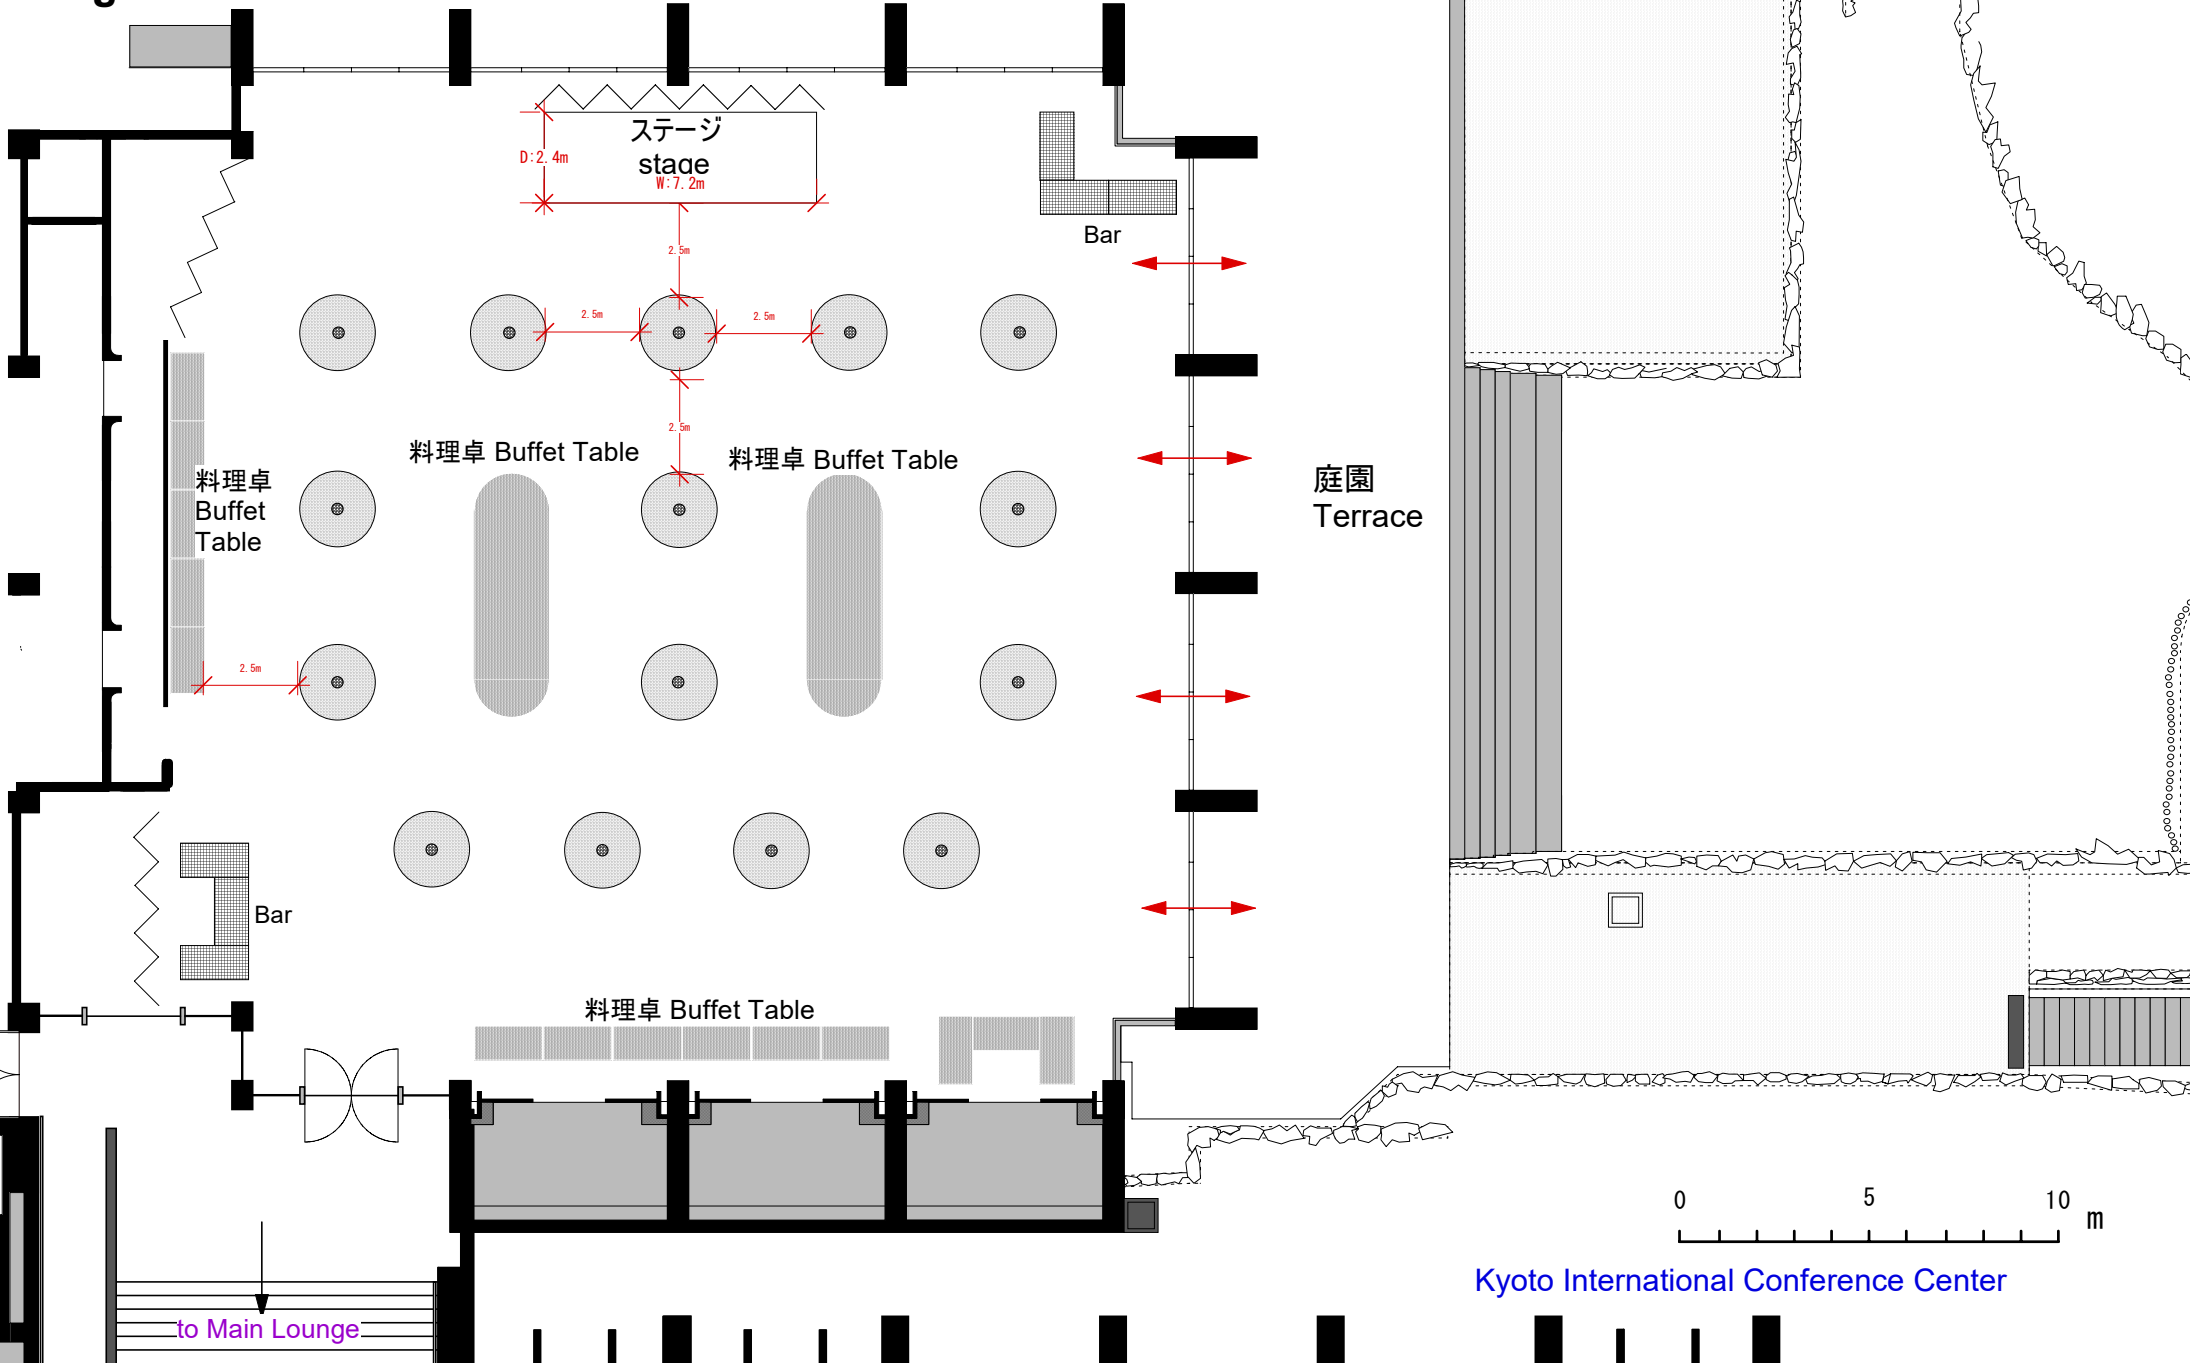

Banquet Hall Sakura

Round table W:2000mm
500 guests

Kyoto International Conference Center