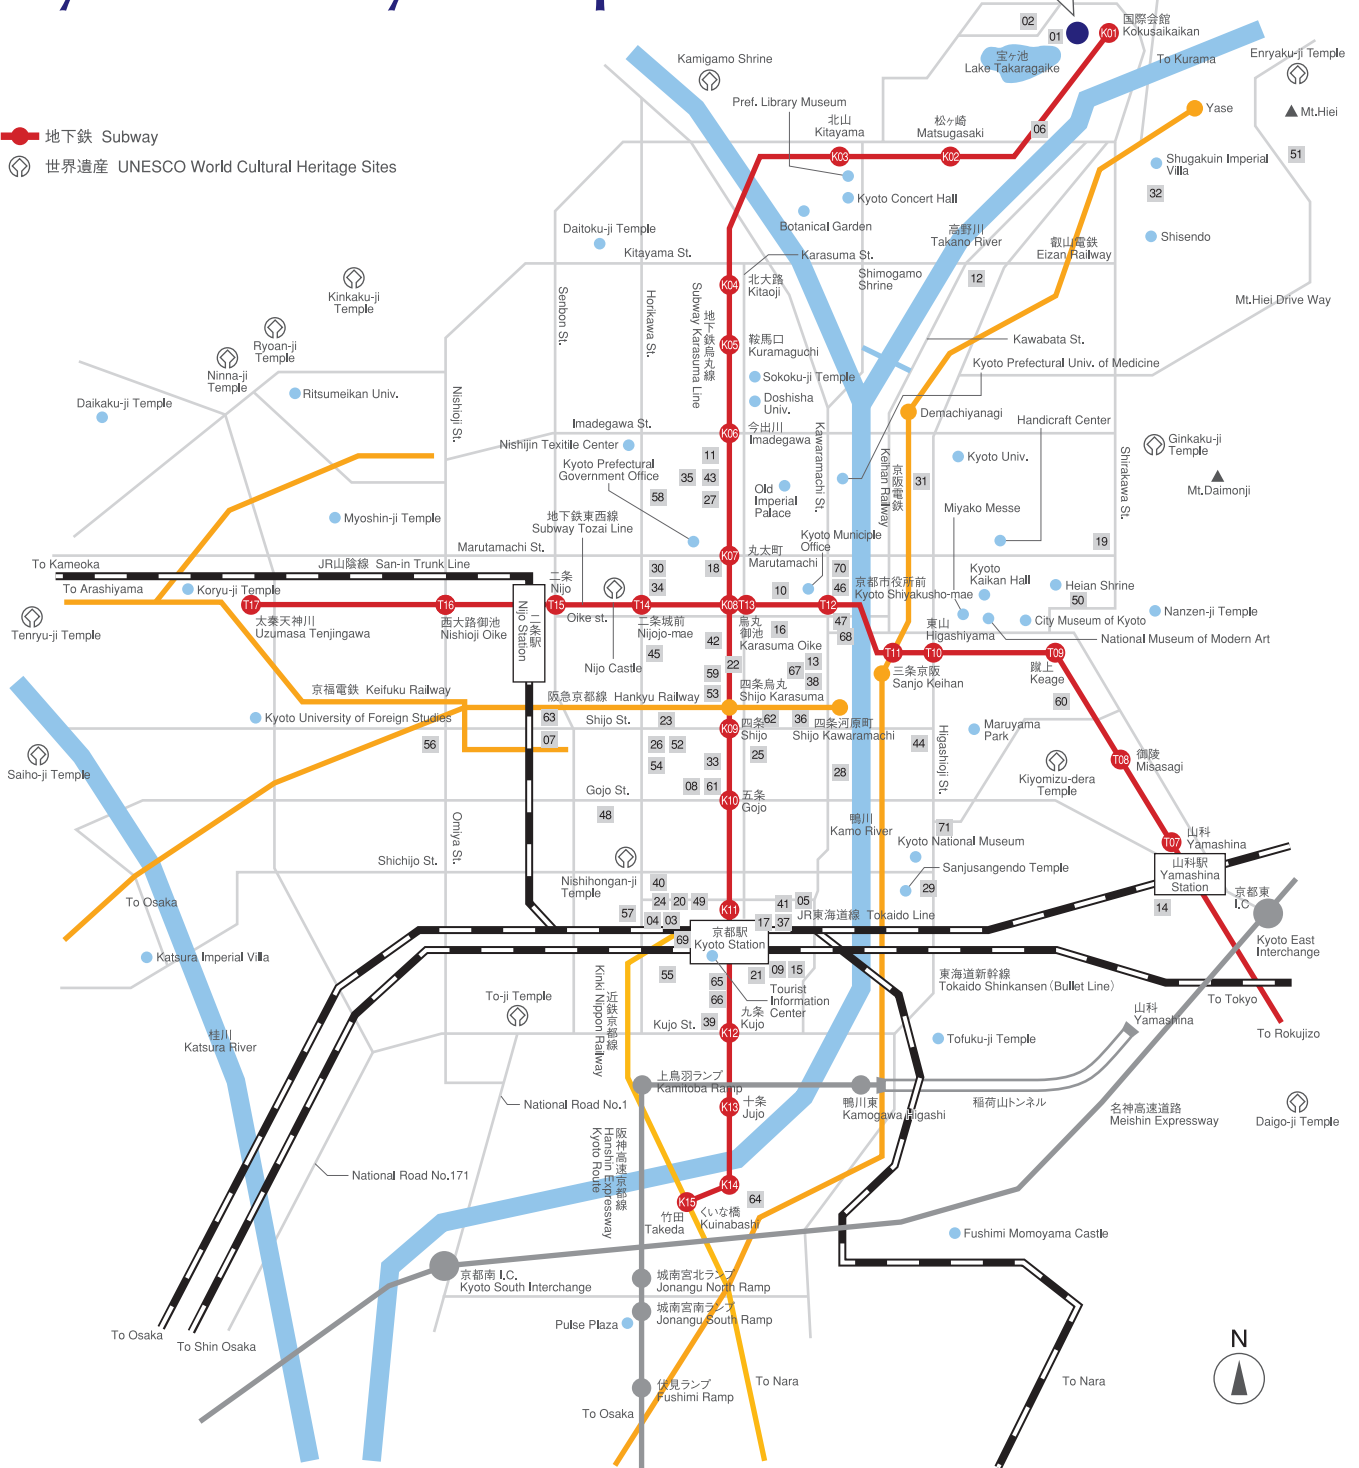

Kyoto City Map

国立京都国際会館 (ICC Kyoto)
Kyoto International Conference Center

地下鉄 Subway

世界遺産 UNESCO World Cultural Heritage Sites

- 01 Kyoto International Conference Center Lodging Facilities
- 02 Grand Prince Hotel Kyoto
- 03 APA Hotel (Kyoto-Ekimae)
- 04 APA Hotel (Kyoto-Eki-Horikawadori)
- 05 APA Villa Hotel (Kyoto-Ekimae)
- 06 Apical Inn Kyoto
- 07 Ark Hotel Kyoto
- 08 Aranvert Hotel Kyoto
- 09 El Inn Kyoto
- 10 Hearton Hotel Kyoto
- 11 Heian Kaikan
- 12 Hotel Avanshell Kyoto
- 13 Hotel Alpha Kyoto
- 14 Hotel Brighton City Kyoto Yamashina
- 15 Hotel Centnovum Kyoto
- 16 Hotel Gimmond Kyoto
- 17 Hotel Granvia Kyoto
- 18 Hotel Harvest Kyoto

- 19 Hotel Heian no mori Kyoto
- 20 Hotel Hokke Club Kyoto
- 21 Hotel Keihan Kyoto
- 22 Hotel Monterey Kyoto
- 23 Hotel Mystays Kyoto Shijo
- 24 Hotel New Hankyu Kyoto
- 25 Hotel Nikko Princess Kyoto
- 26 Hotel Oaks Kyoto Shijo
- 27 The Palace Side Hotel
- 28 Hotel Sunroute Kyoto
- 29 Hyatt Regency Kyoto
- 30 Kyoto Kokusai Hotel
- 31 Kyodai Kaikan
- 32 Kansai Seminar House
- 33 Karasuma Kyoto Hotel
- 34 ANA Hotel Kyoto
- 35 Kyoto Brighton Hotel
- 36 Kyoto Central Inn

- 37 Kyoto Century Hotel
- 38 Hotel Unizo Kyoto
- 39 Kyoto Daiichi Hotel
- 40 Kyoto Tower Hotel Annex
- 41 Kyoto Dai-ni Tower Hotel
- 42 Kyoto Garden Hotel
- 43 Kyoto Garden Palace
- 44 APA Kyoto Gion Hotel
- 45 Kyoto Horikawa Inn
- 46 Kyoto Hotel Okura
- 47 Kyoto Royal Hotel & Spa
- 48 Kyoto Tokyu Hotel
- 49 Kyoto Tower Hotel
- 50 Kyoto Traveler's Inn
- 51 L' Hôtel de Hiei
- 52 Court Hotel Kyoto Shijo
- 53 Via Inn Kyoto Shijomuromachi
- 54 Mitsui Garden Hotel Kyoto Shijo